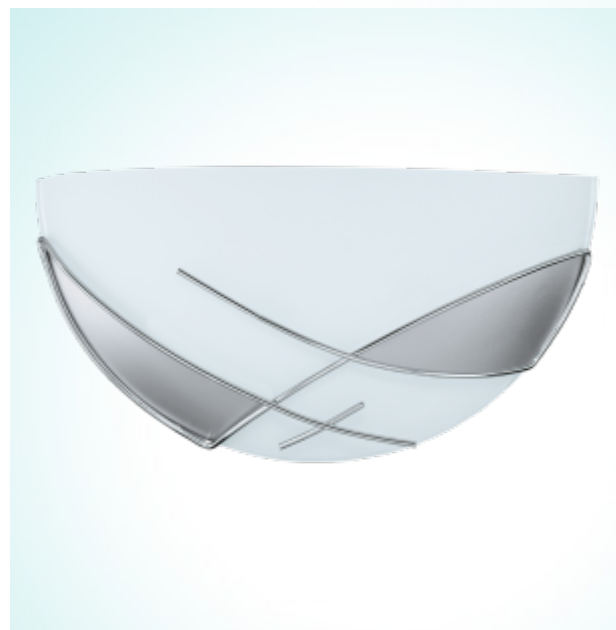

89759

RAYA

General Information

Article:	89759
Lighting Type:	wall luminaire
Collection:	Trend
EAN Code:	9002759897598

Dimensions

Depth:	300 mm
Height:	150 mm
Overhang:	115 mm
Weight:	0.809 kg

Illuminant

Socket:	E27
Illuminant:	E27
Delivery:	excl.
Max. Wattage:	1x 60W
Suitable for:	A++ - E

Material & Colour

Enclosure Material:	steel
Enclosure Colour:	white, chrome
Glass / Shade Material:	satinated glass
Glass / Shade Colour:	white, silver

Technical Information

Protection Rating:	IP20
Protection Class:	1
Line Voltage:	220-240V,50/60Hz
Operation Voltage:	220-240V,50/60Hz